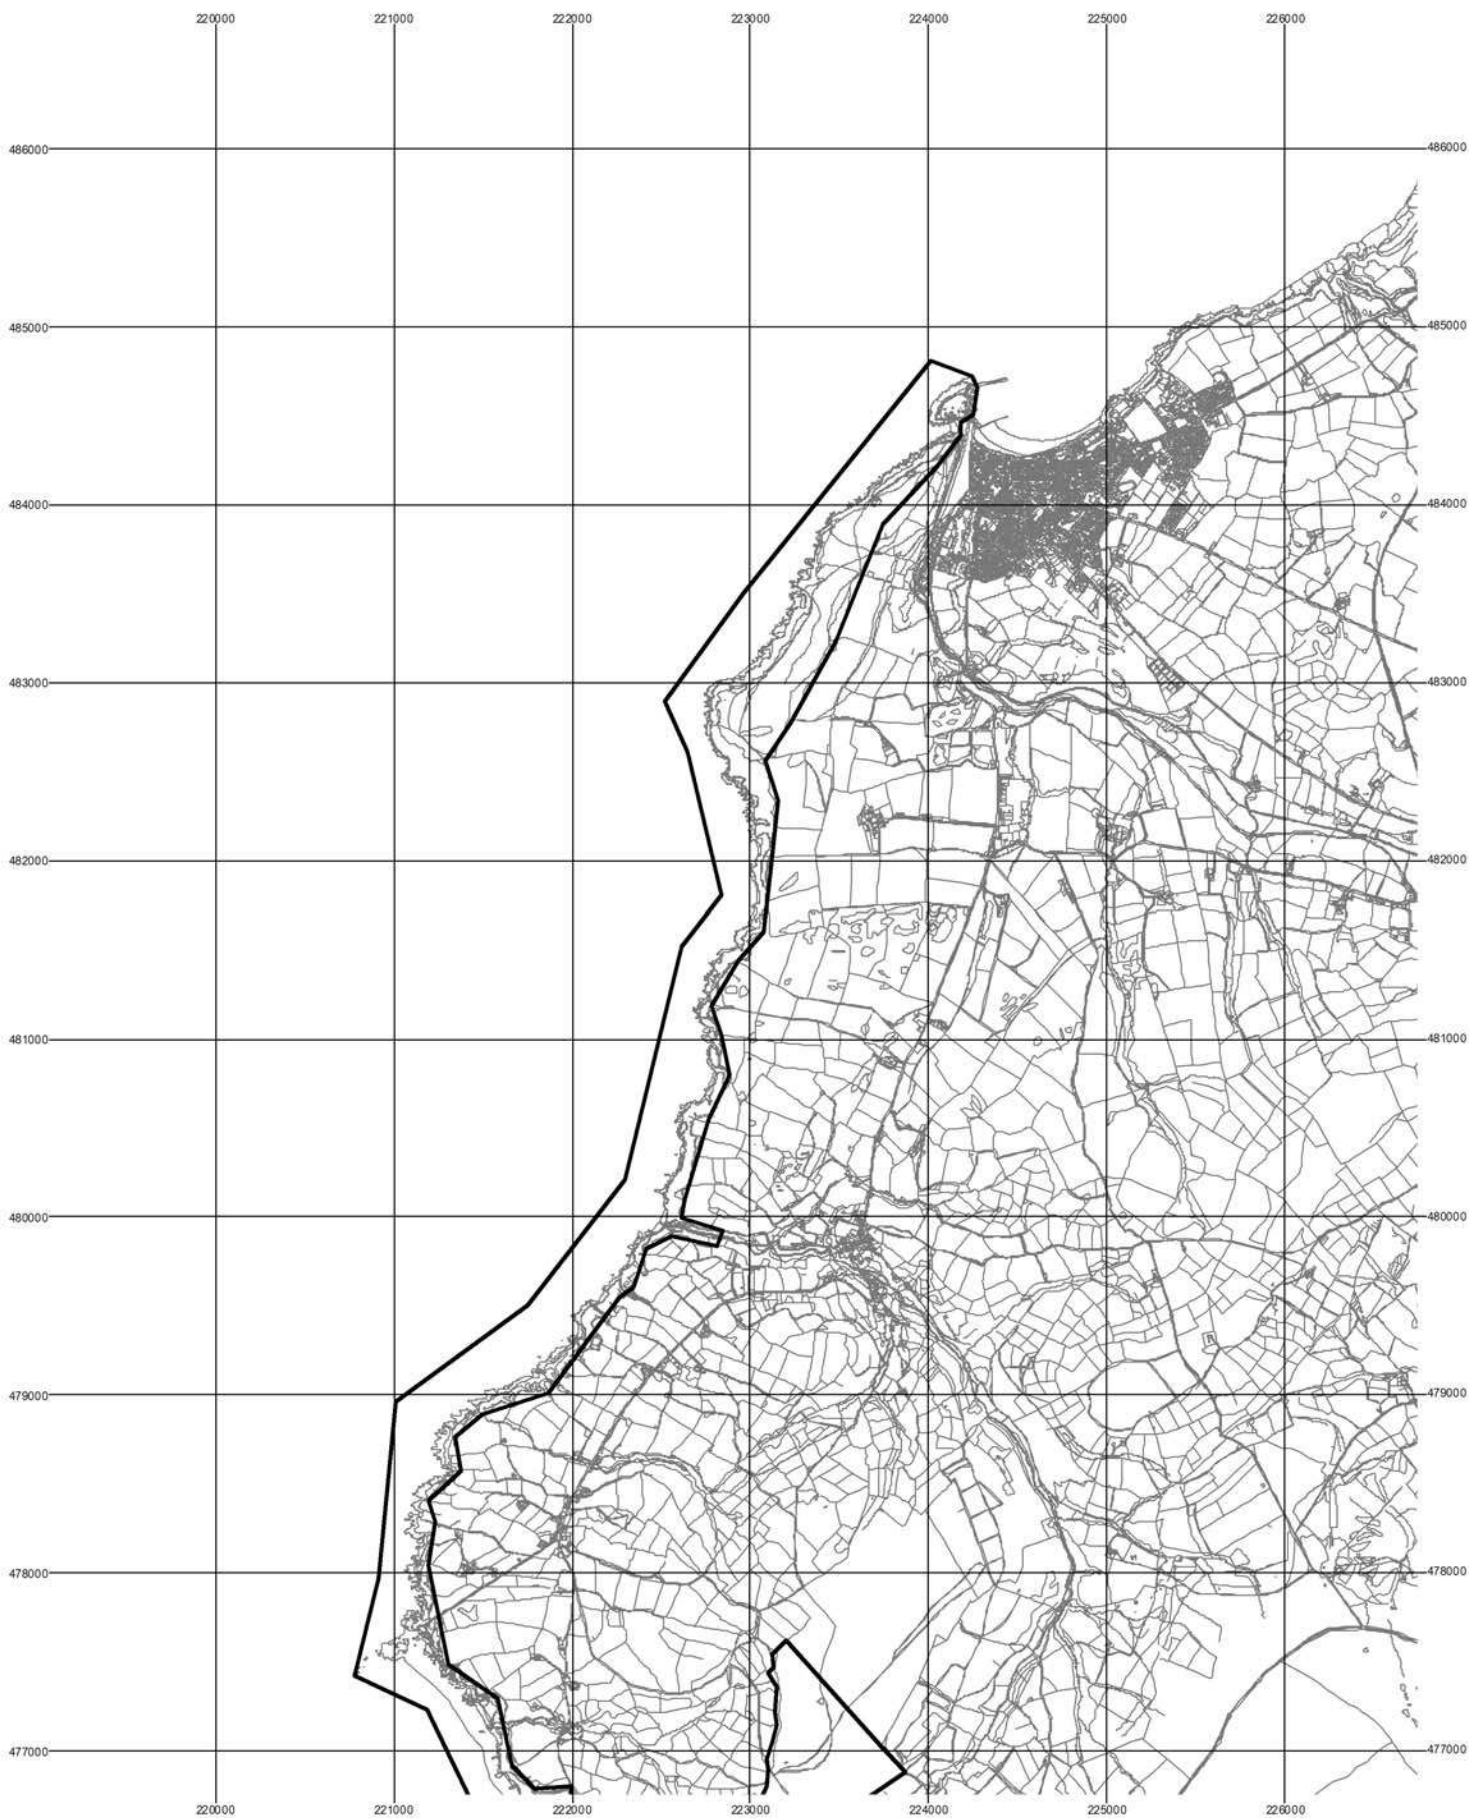

Isle of Man UK21003 Southern Coasts & Calf of Man (NW part) 872

West Coast Cliffs (north) proposed Ramsar site

 Proposed Ramsar Site boundary

0 0.5 1 1.5 Kilometers