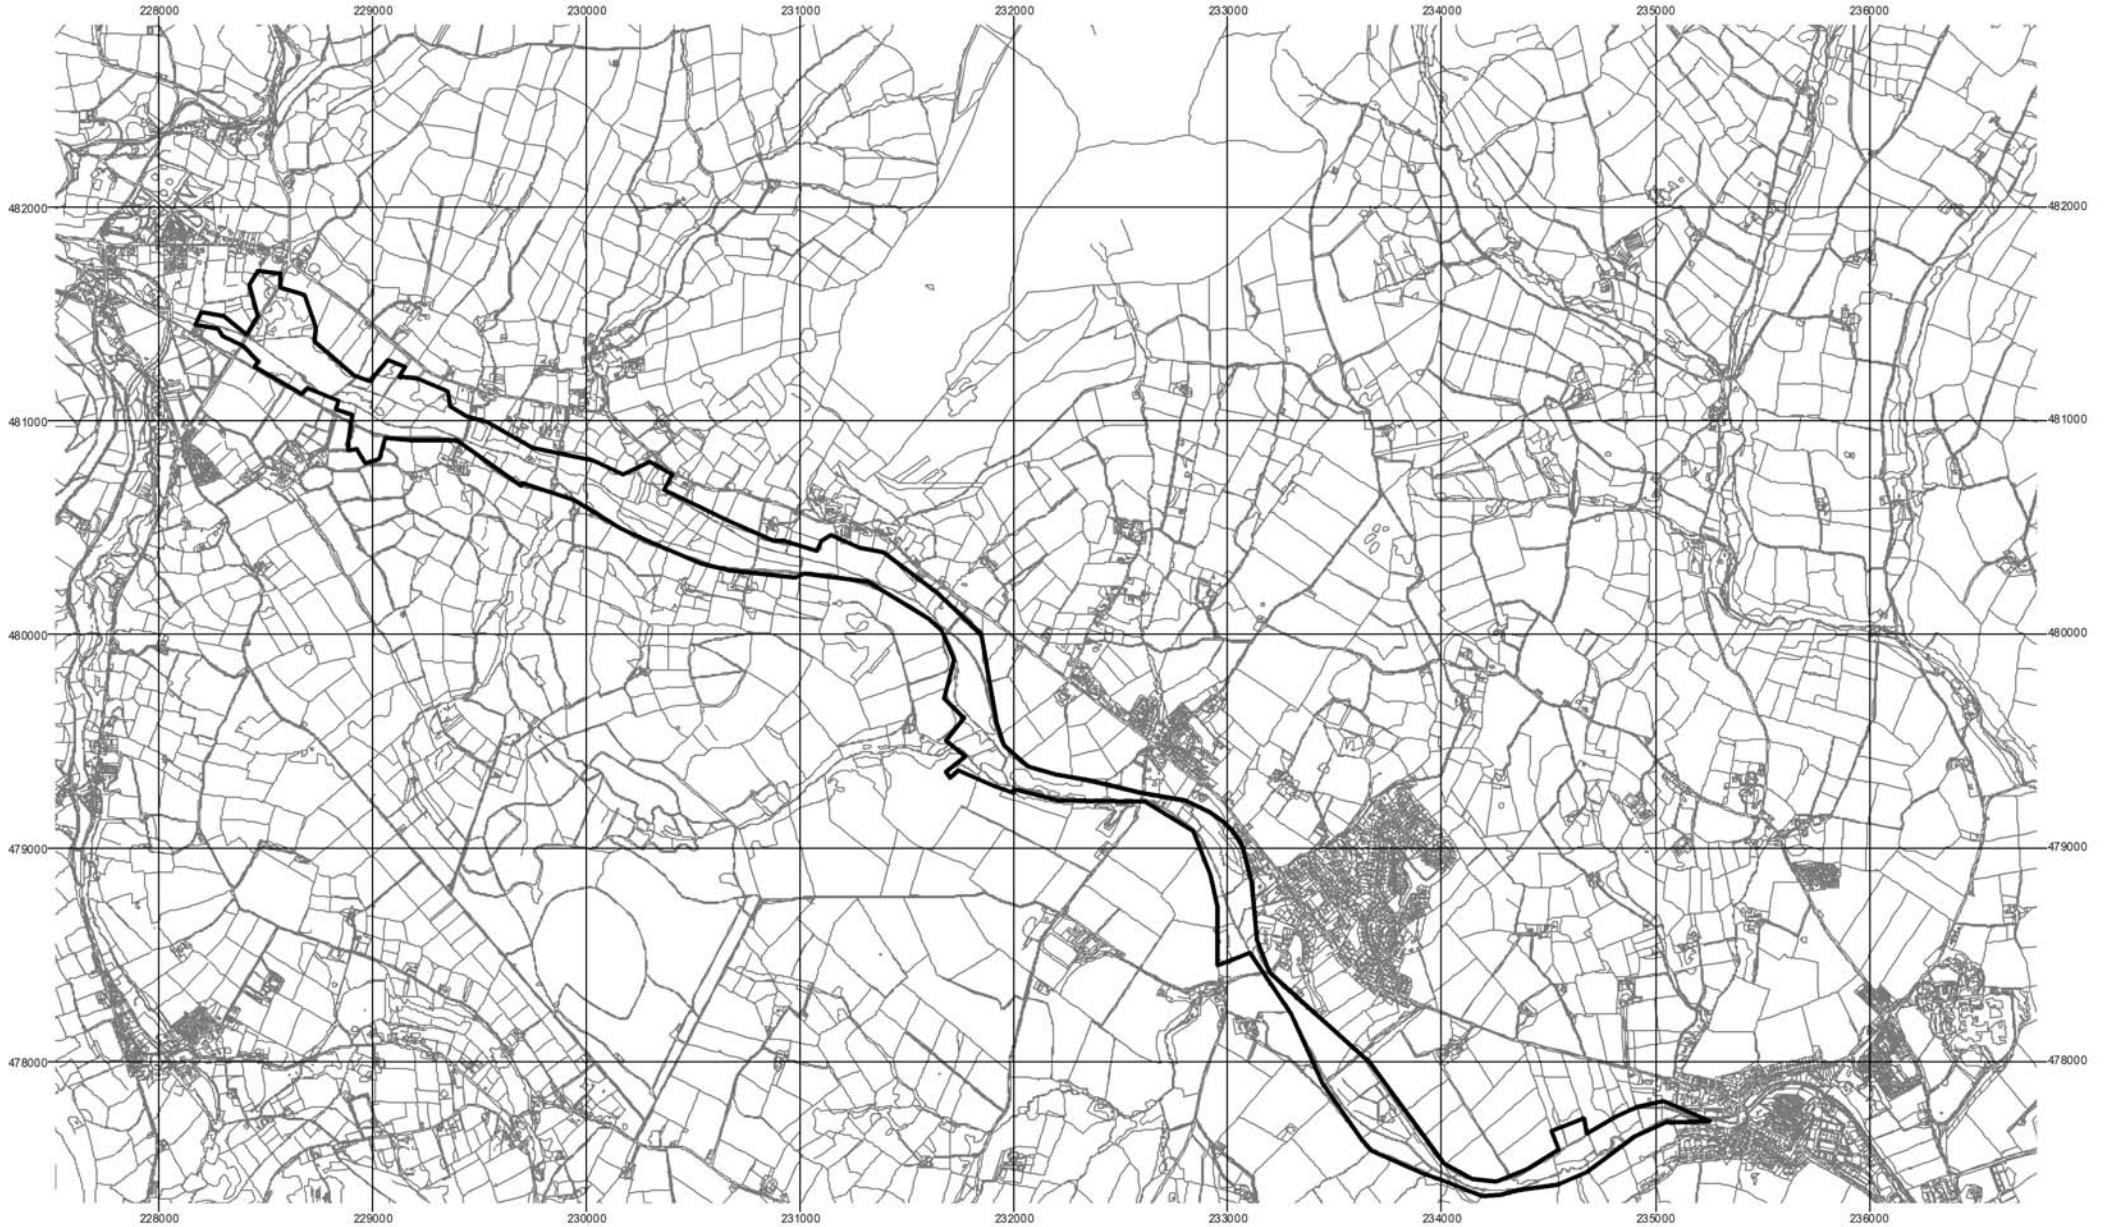

# UK21004 Central Valley Curragh, Isle of Man

Isle of Man, Central Valley proposed Ramsar site

 Proposed Ramsar Site boundary