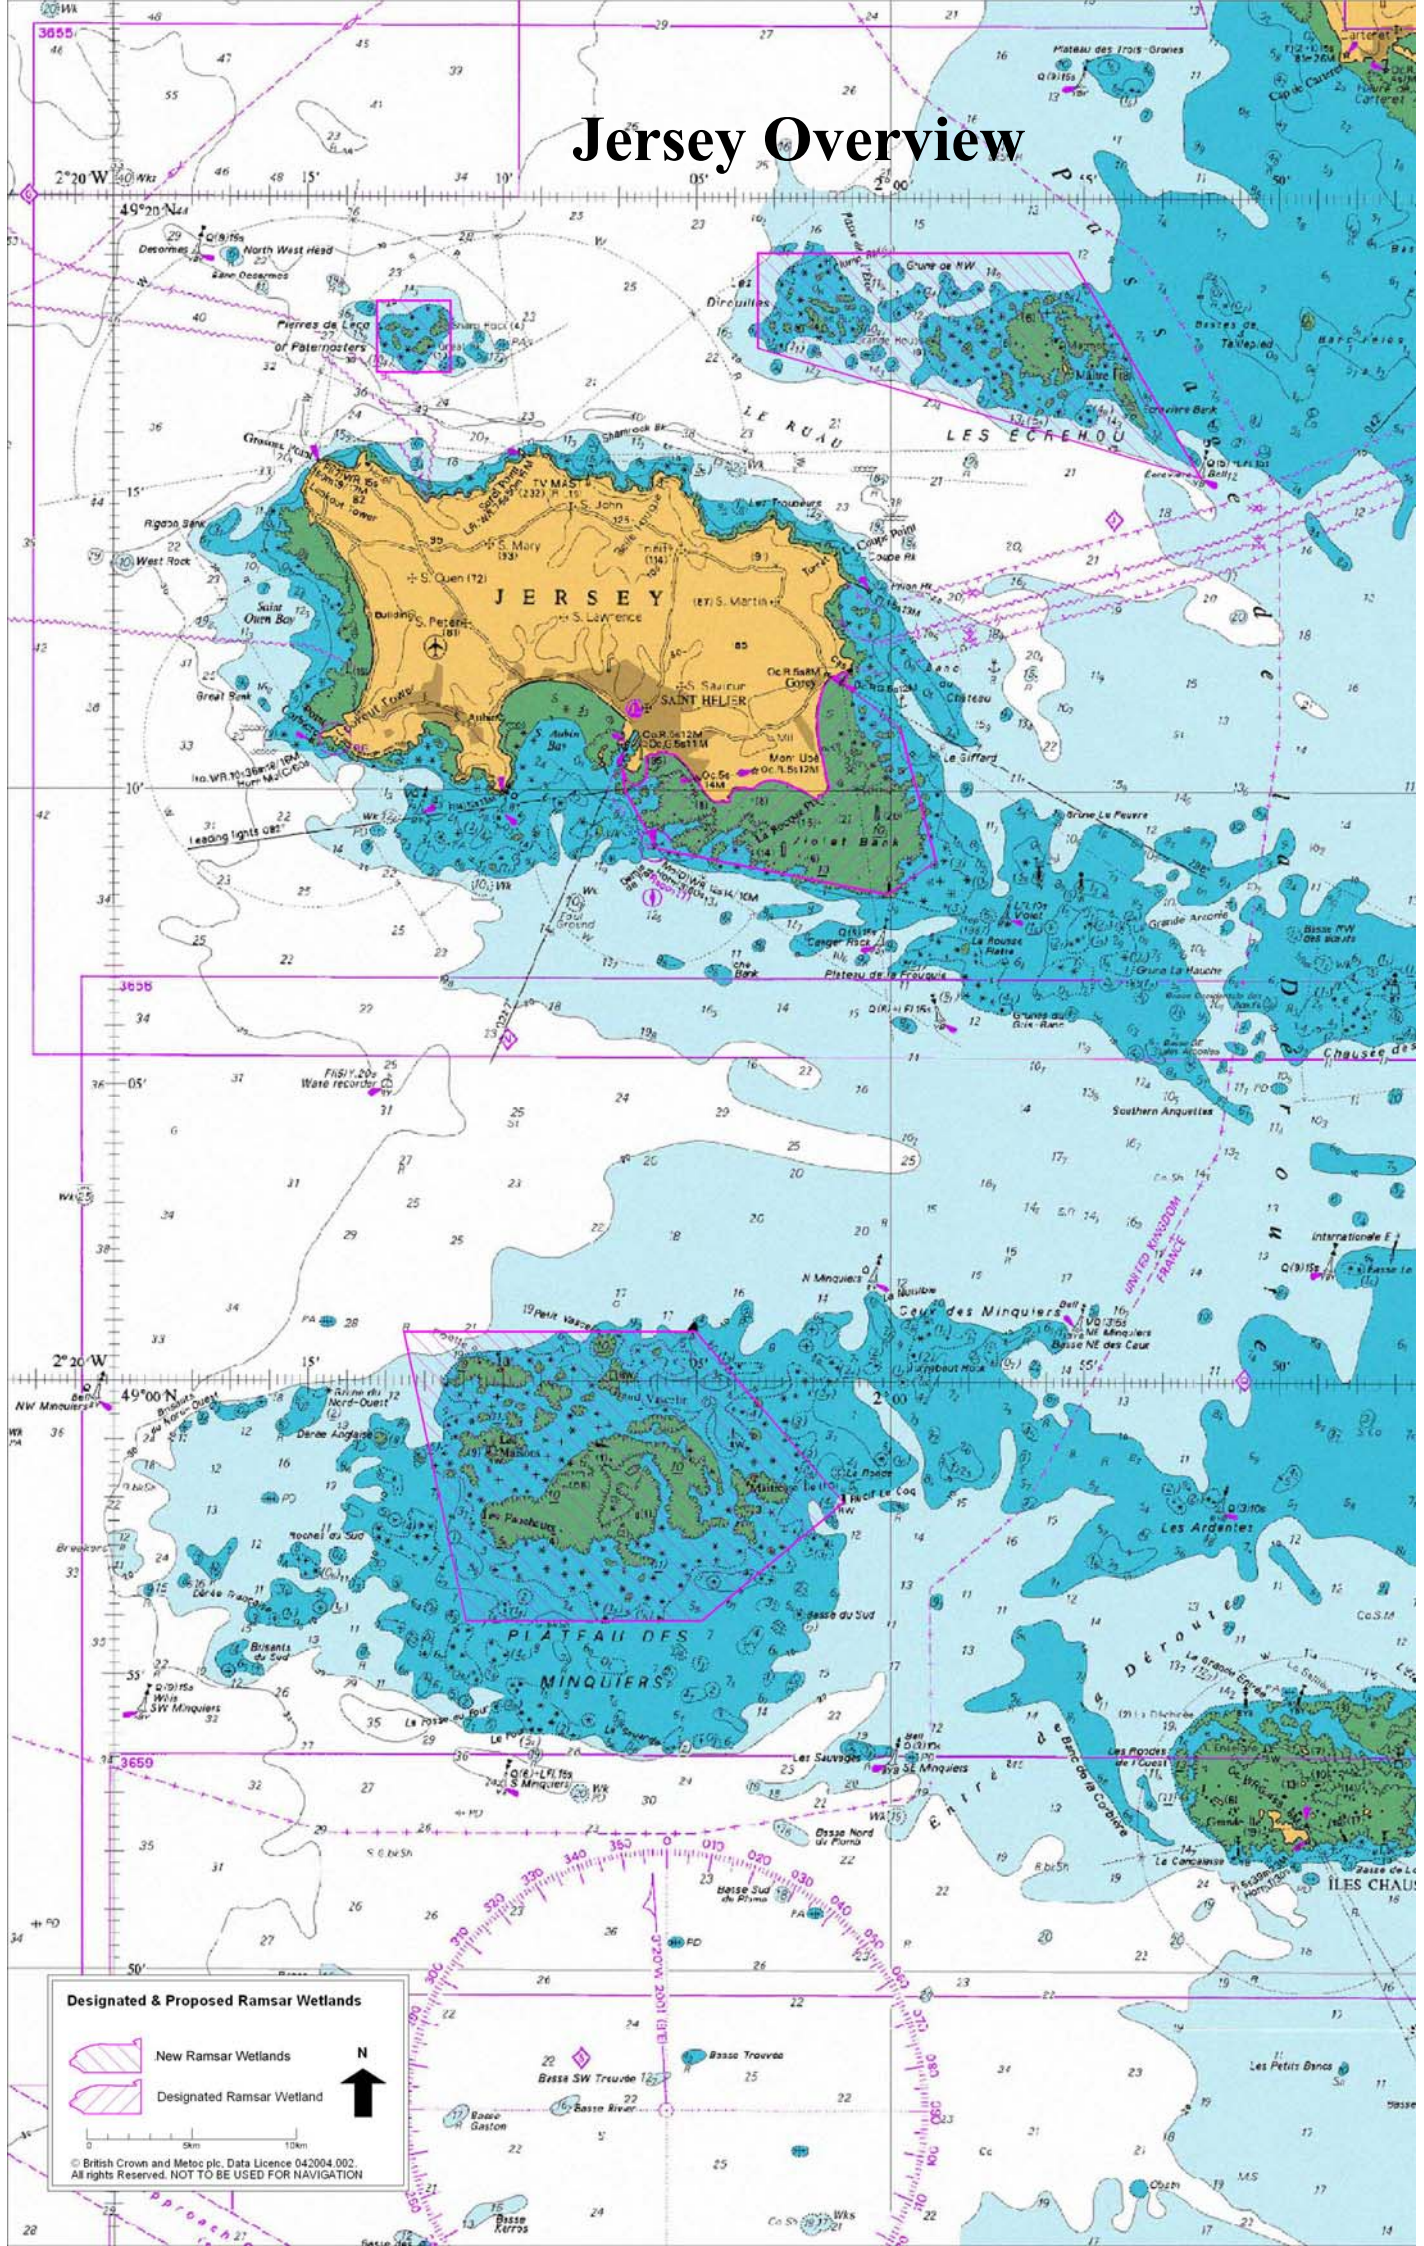

Jersey Overview

Designated & Proposed Ramsar Wetlands

- New Ramsar Wetlands
- Designated Ramsar Wetland