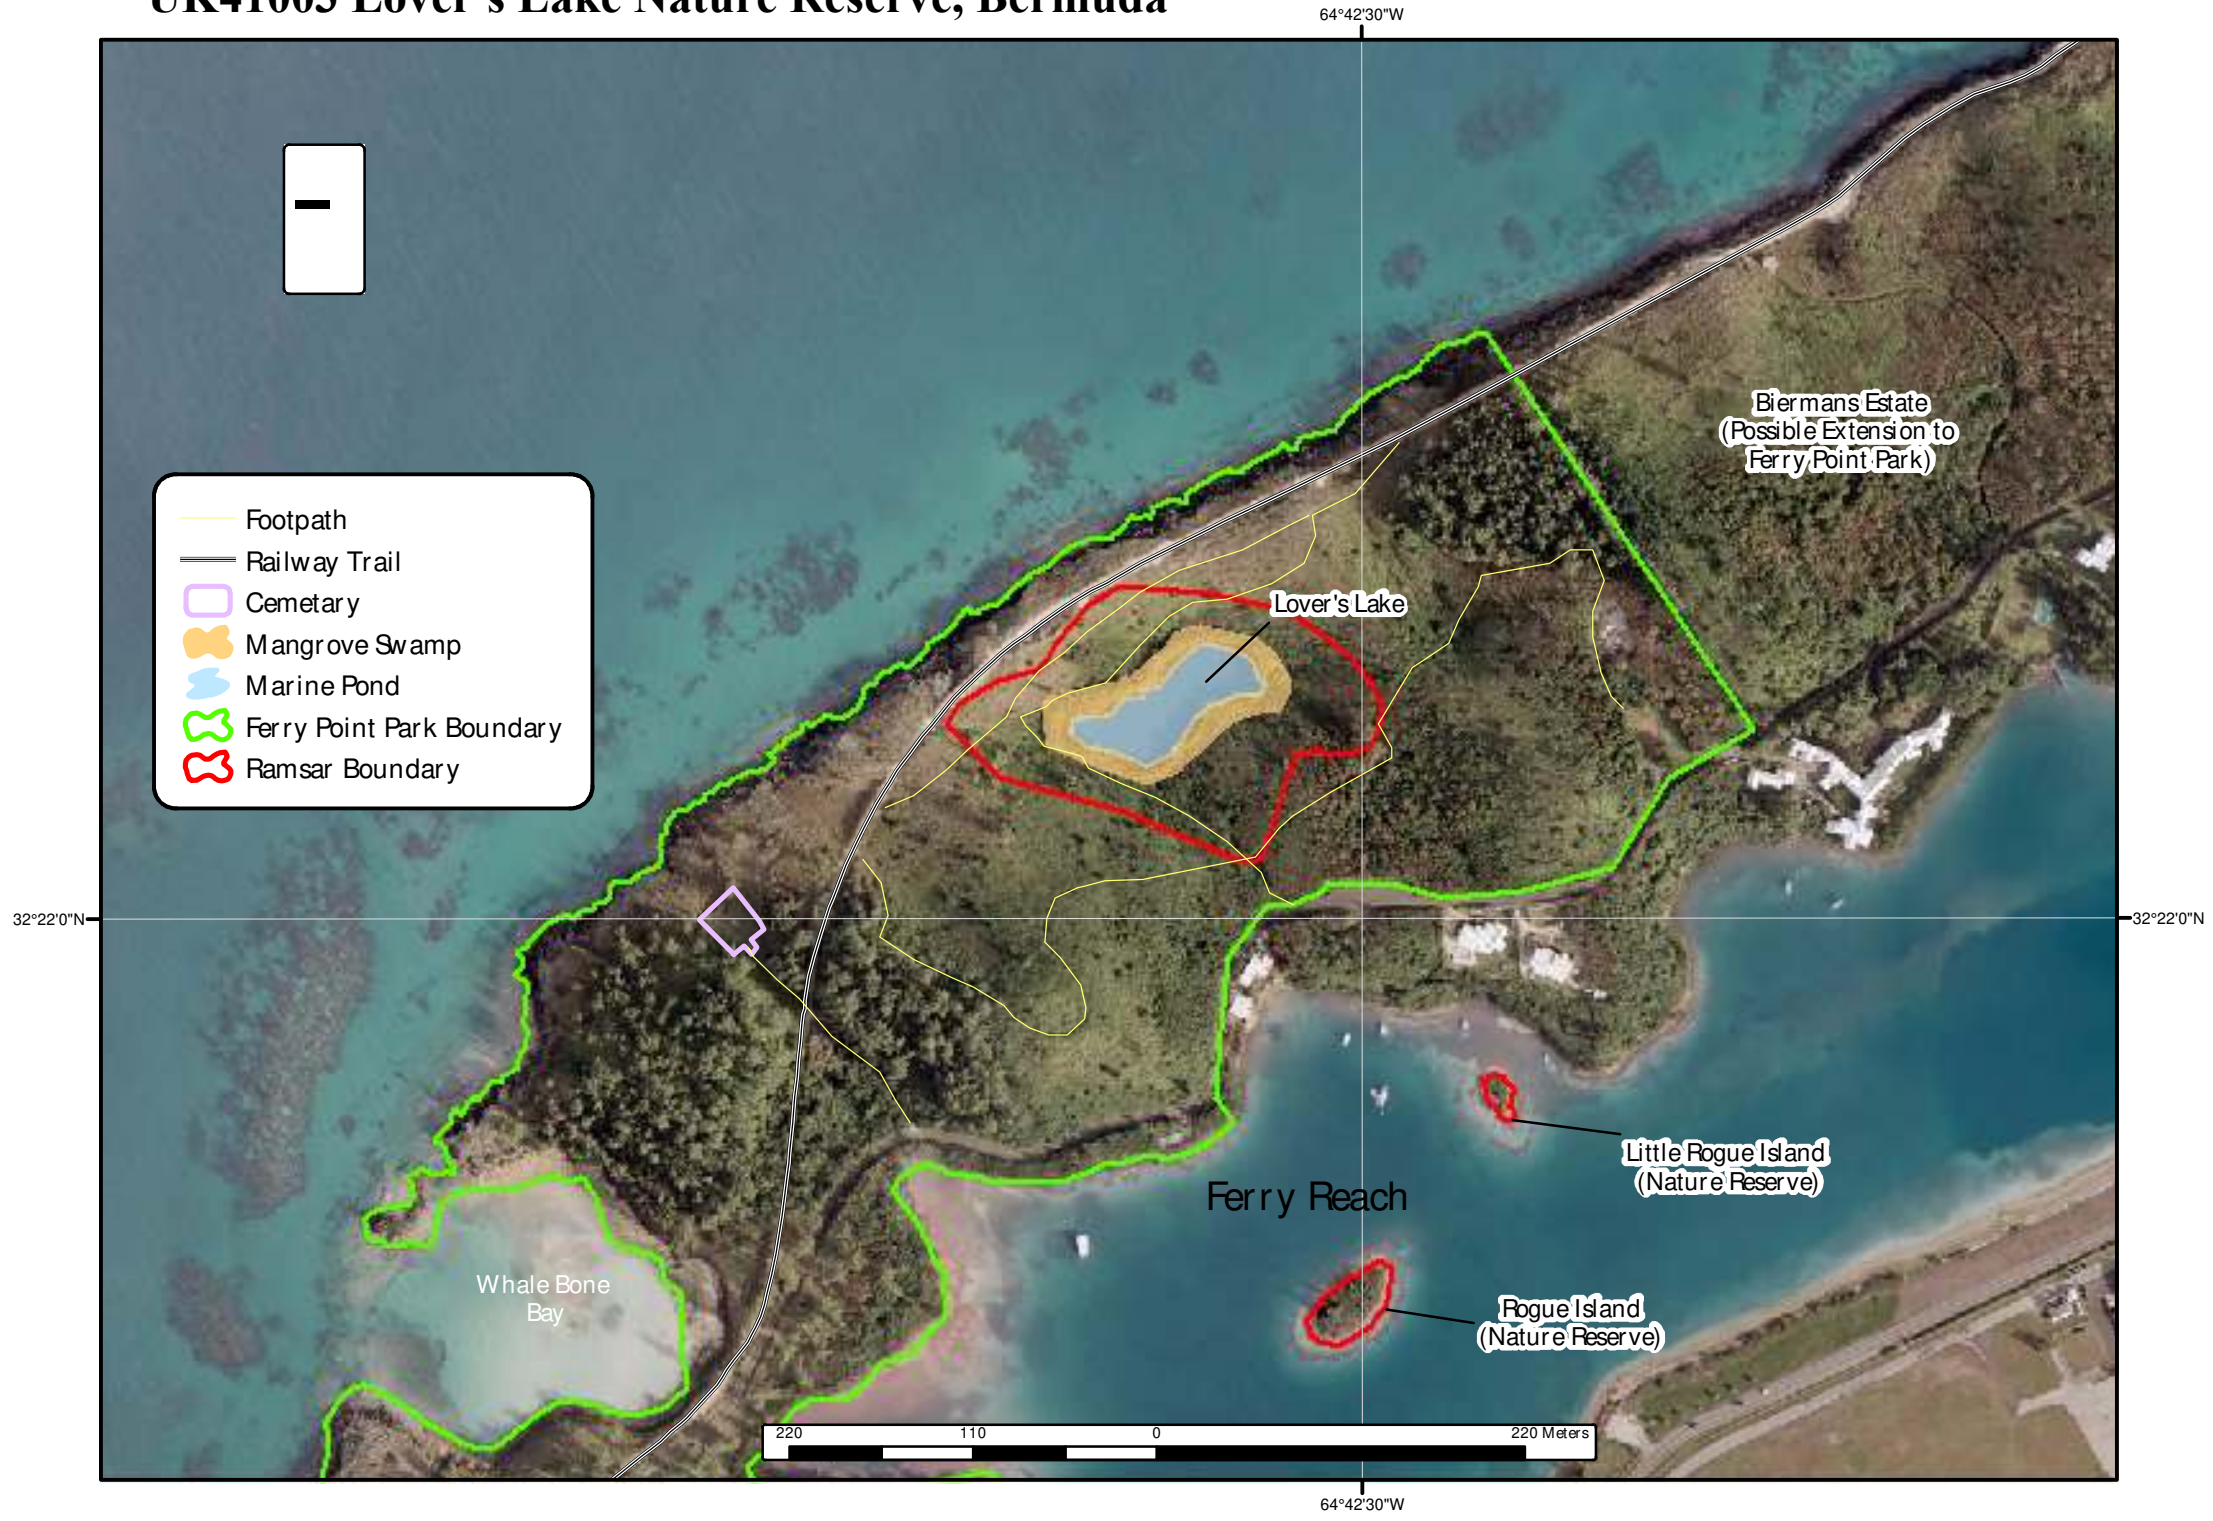

UK41003 Lover's Lake Nature Reserve, Bermuda

Ferry Point Park

- Footpath
- Railway Trail
- Cemetery
- Mangrove Swamp
- Marine Pond
- Ferry Point Park Boundary
- Ramsar Boundary