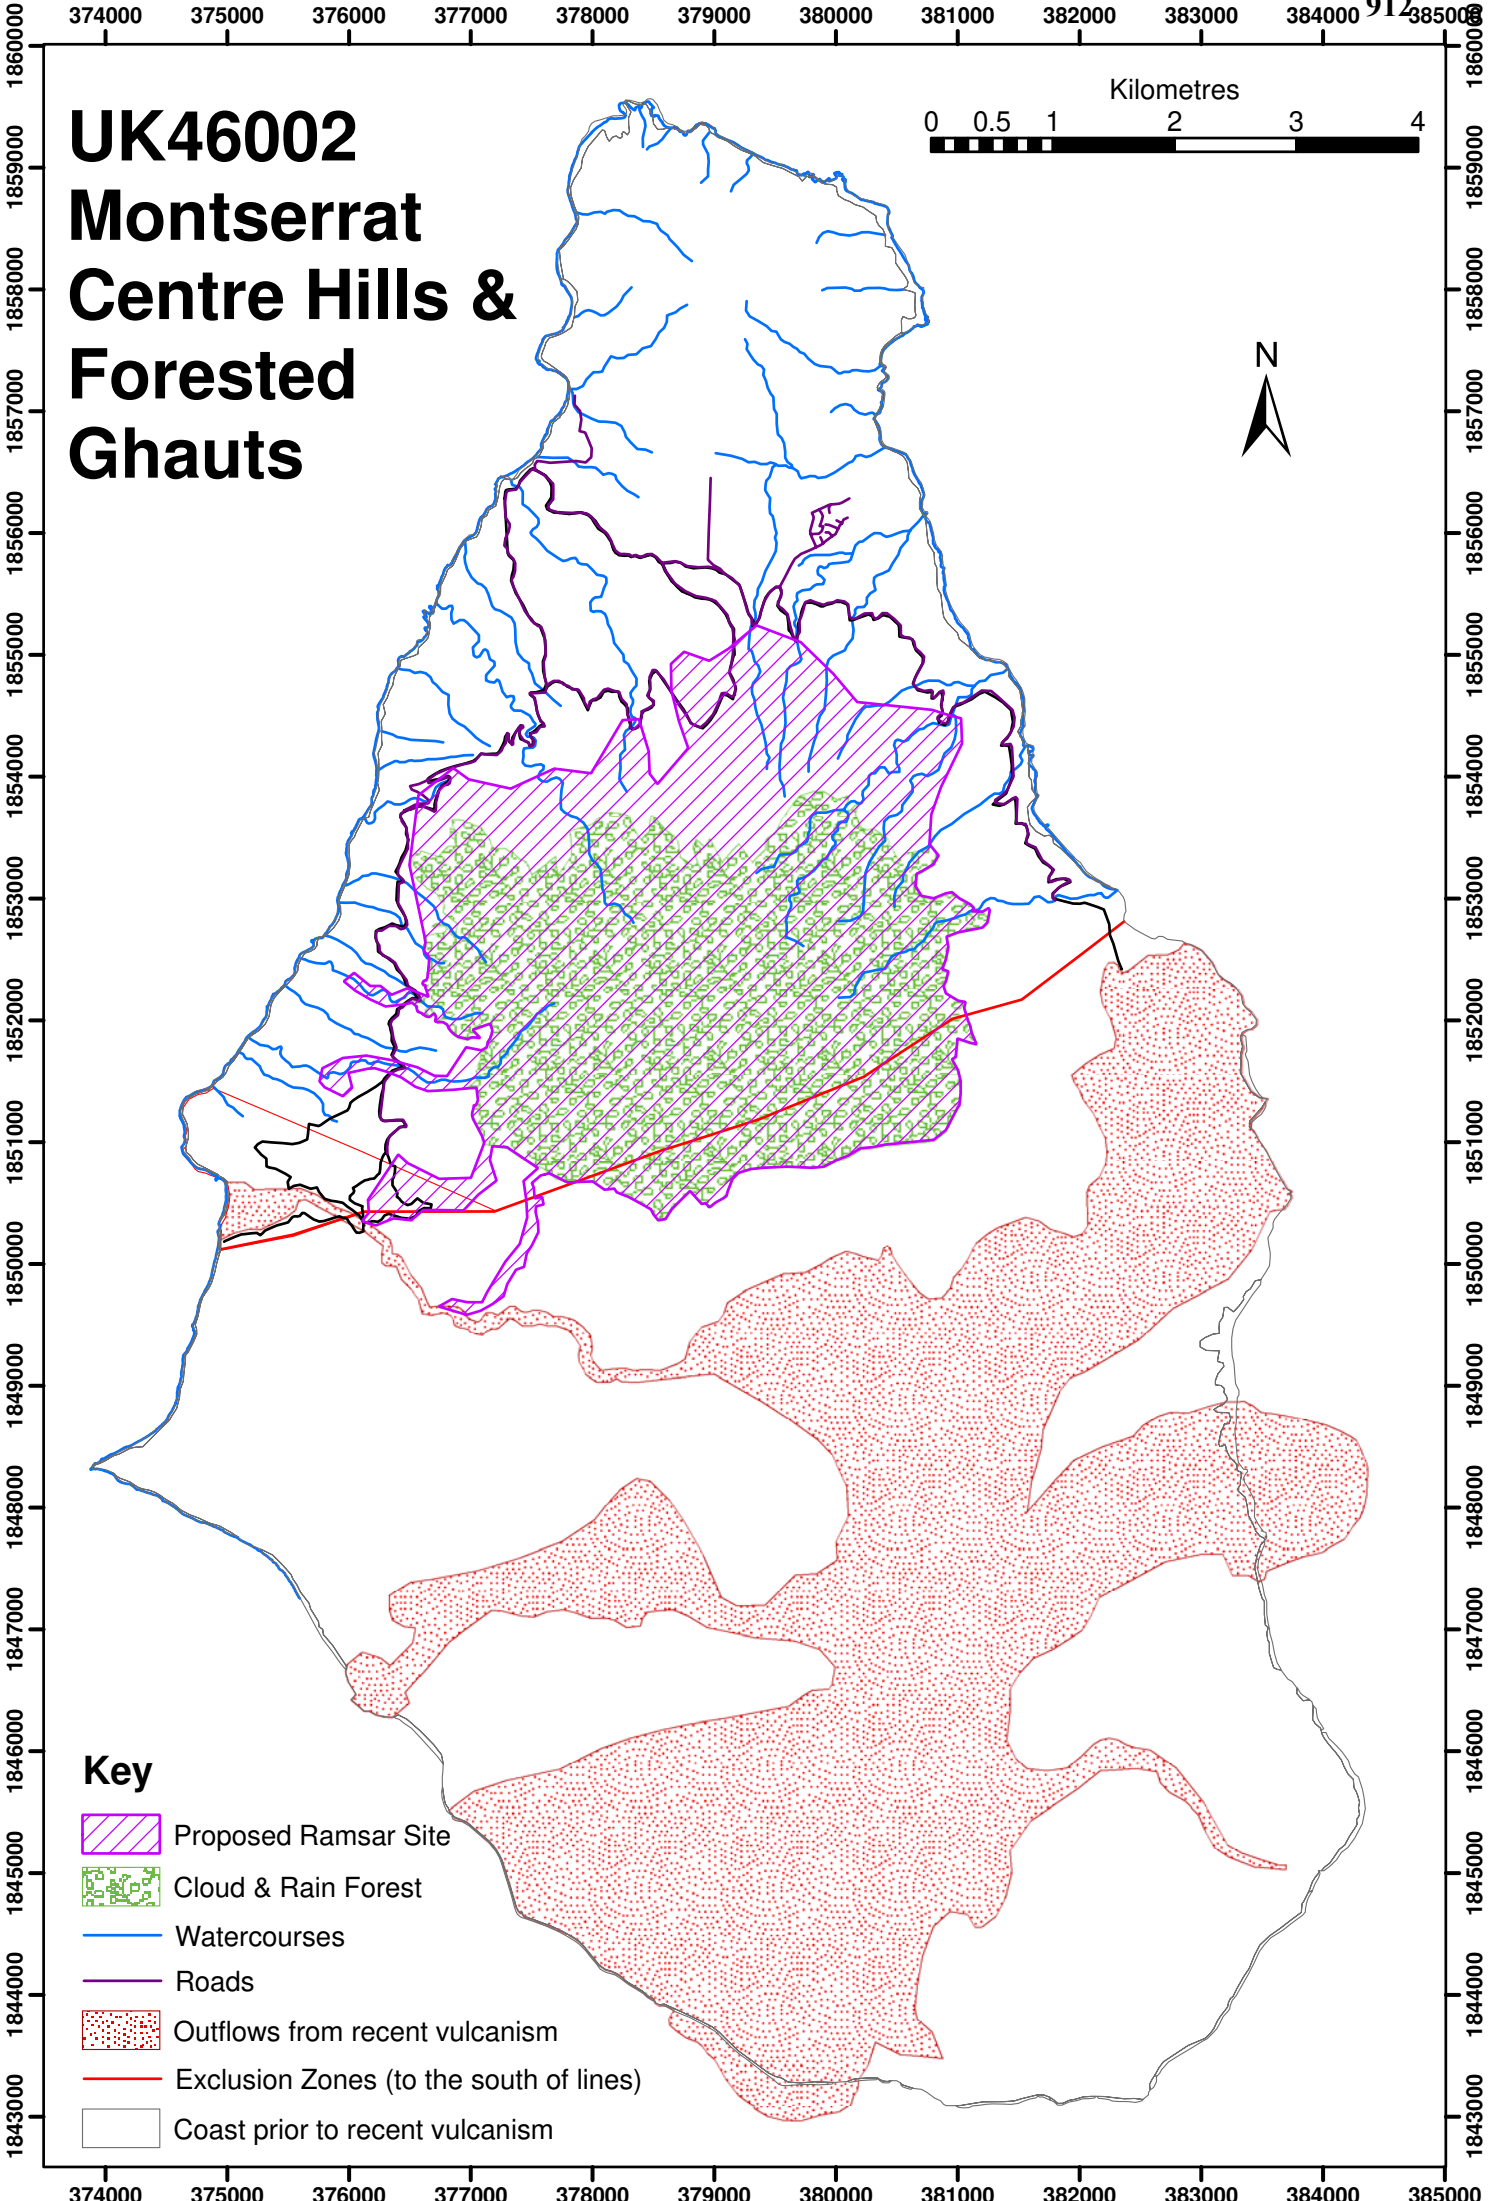

UK46002 Montserrat Centre Hills & Forested Ghauts

Key

-  Proposed Ramsar Site
-  Cloud & Rain Forest
-  Watercourses
-  Roads
-  Outflows from recent volcanism
-  Exclusion Zones (to the south of lines)
-  Coast prior to recent volcanism