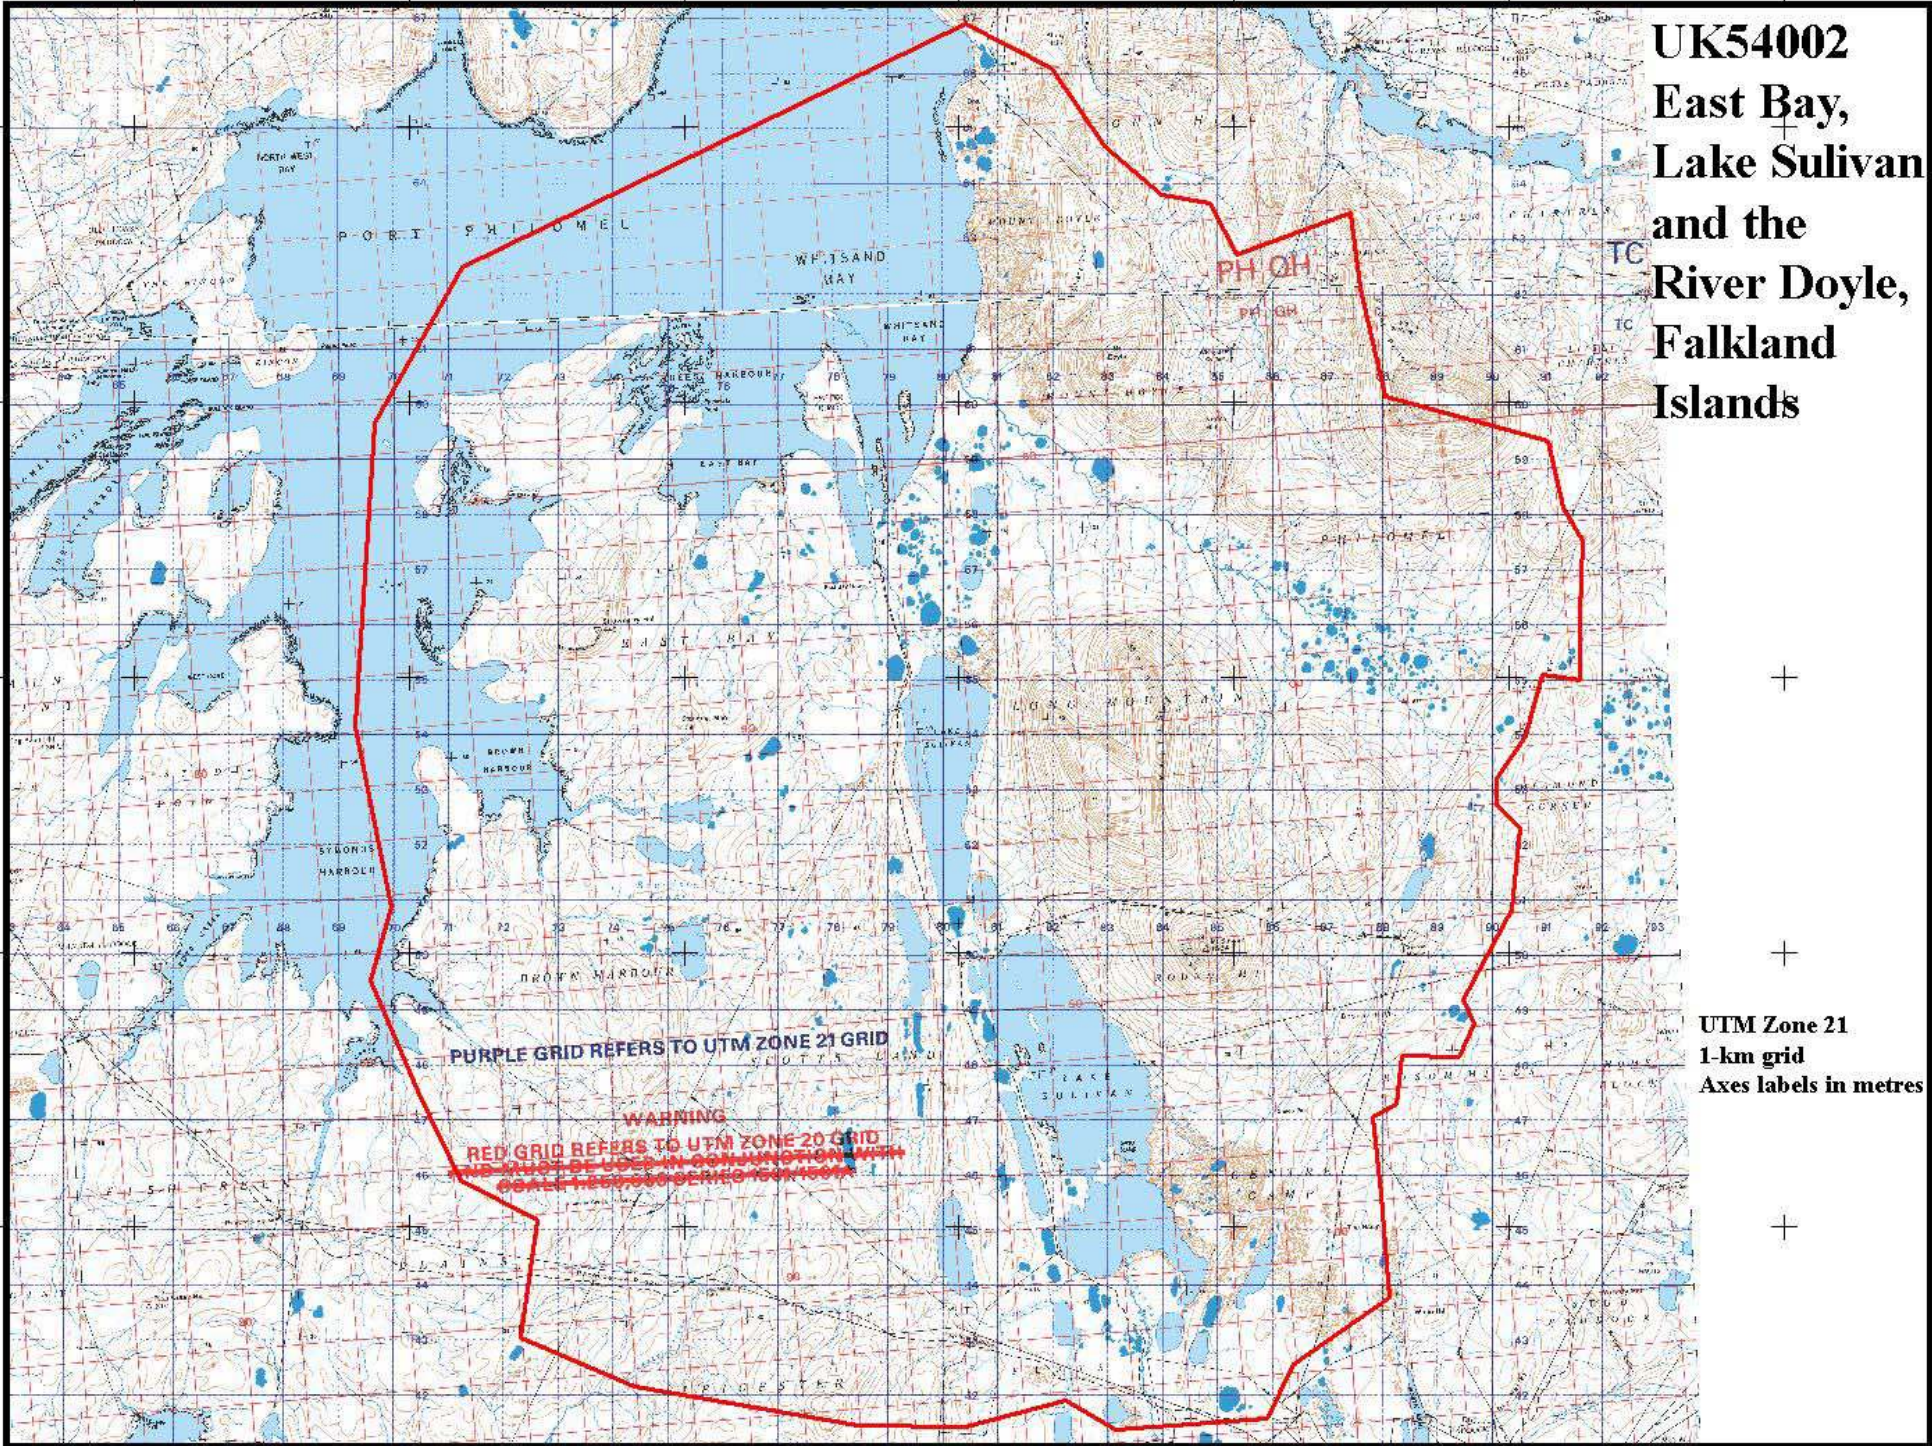

**UK54002**  
**East Bay,**  
**Lake Sullivan**  
**and the**  
**River Doyle,**  
**Falkland**  
**Islands**

4265000

4265000

4260000

4260000

4255000

4255000

4250000

4250000

4245000

4245000

**PURPLE GRID REFERS TO UTM ZONE 21 GRID**

**WARNING**  
**RED GRID REFERS TO UTM ZONE 20 GRID**  
**AND MUST BE USED IN CONJUNCTION WITH**  
**SCALE REFERENCE SERIES 1500000**

**UTM Zone 21**  
**1-km grid**  
**Axes labels in metres**