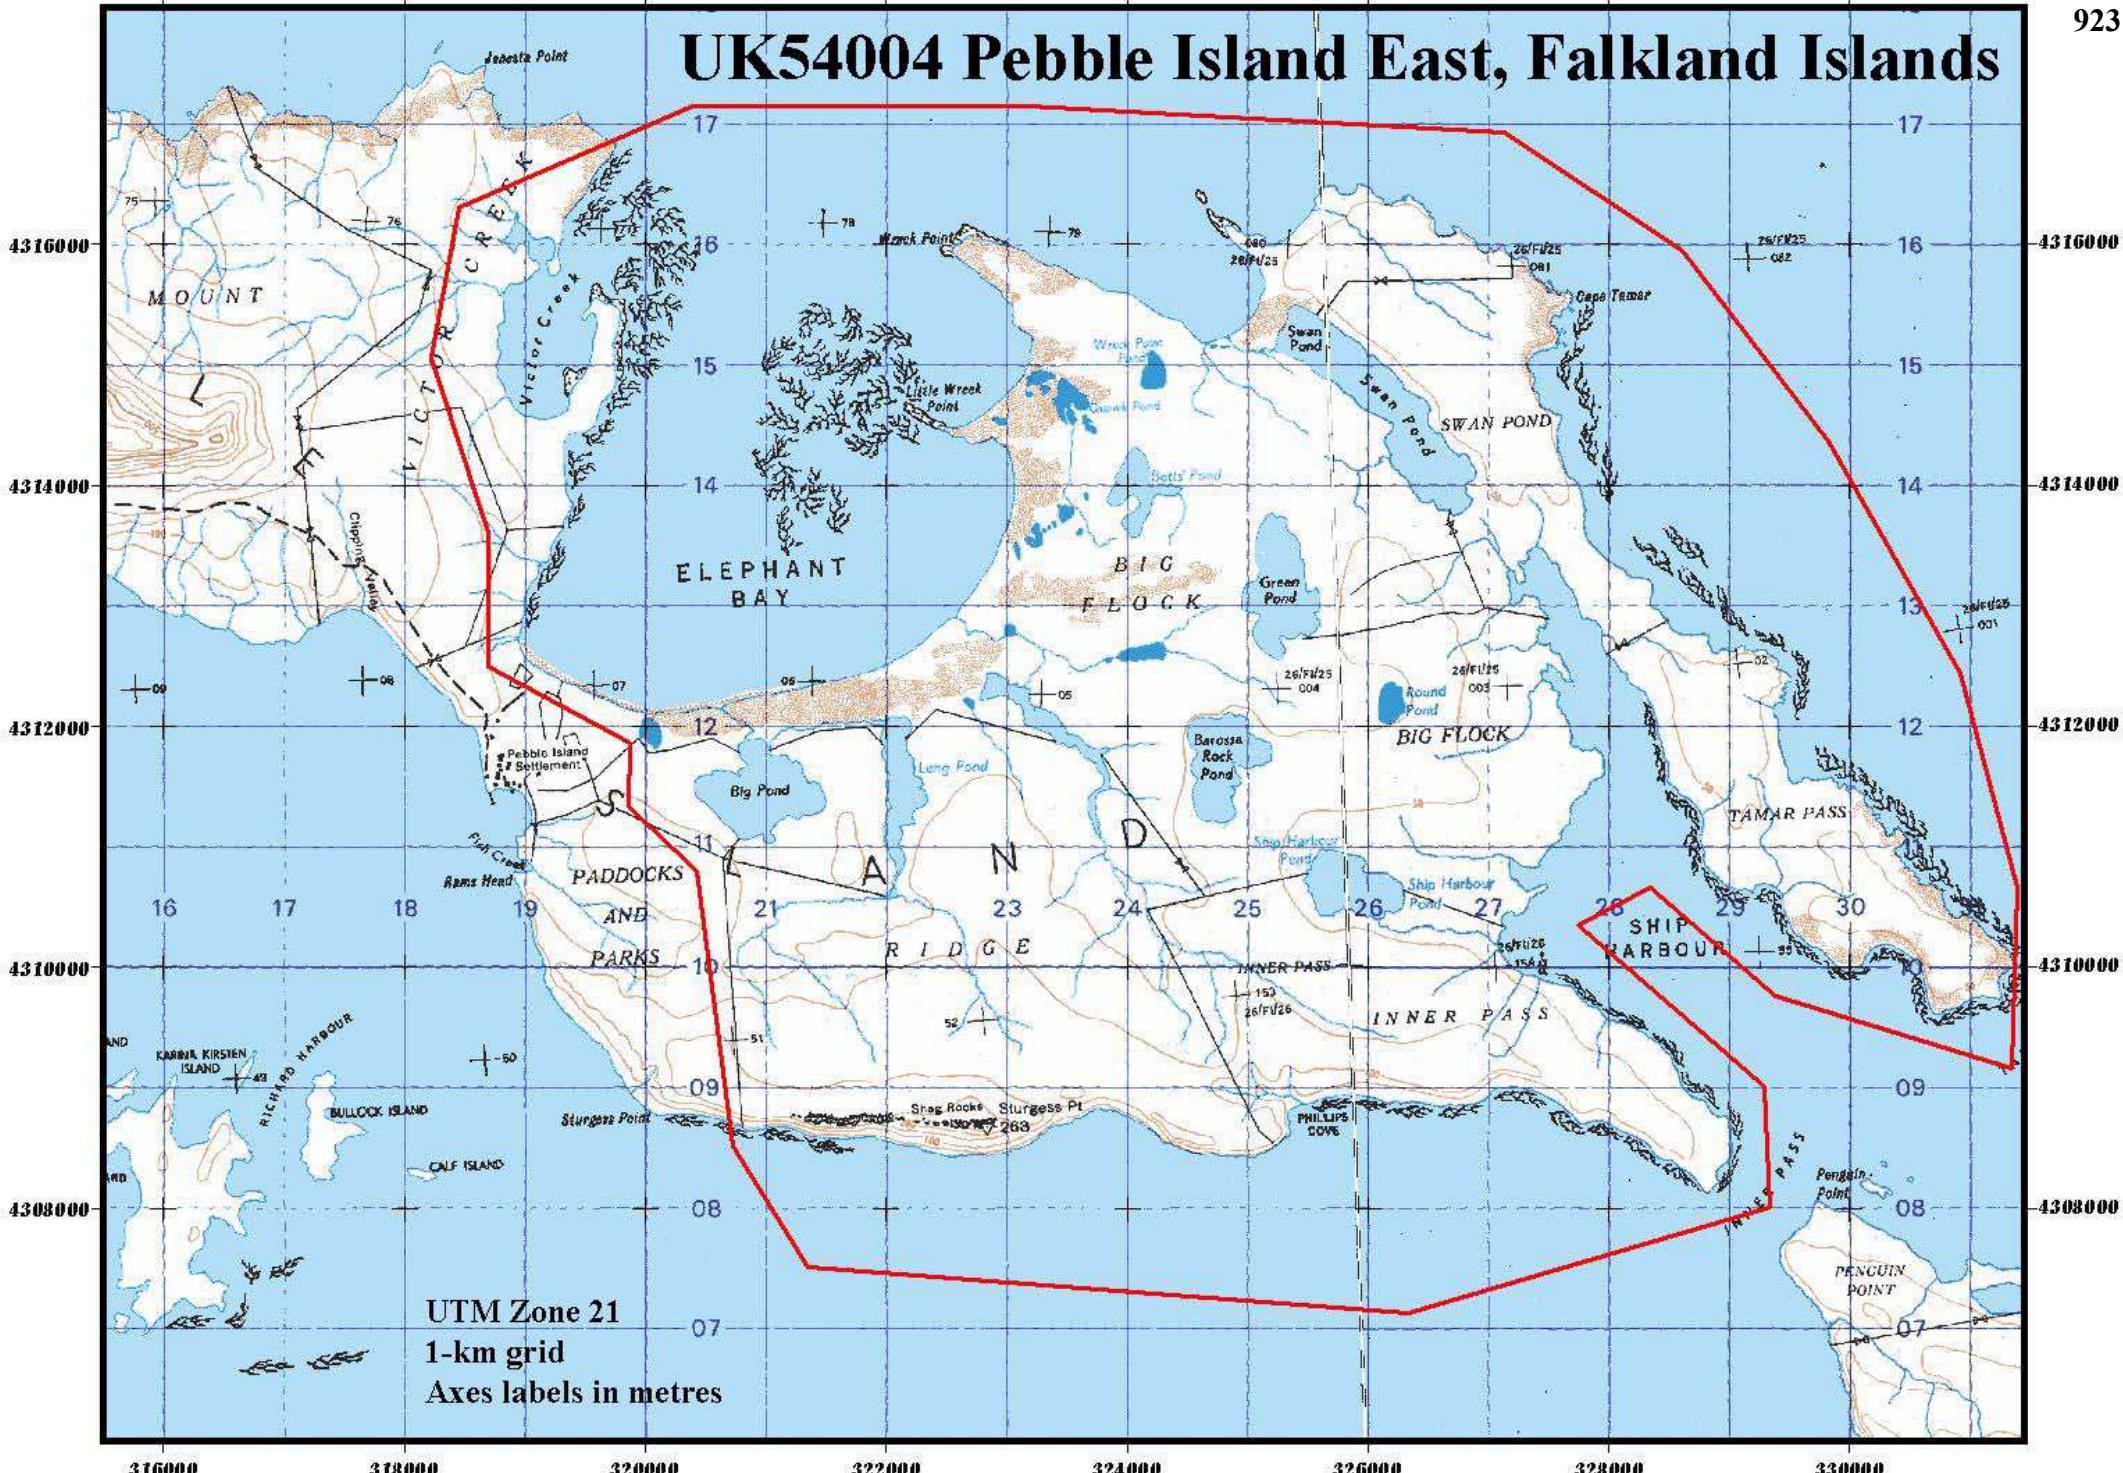

UK54004 Pebble Island East, Falkland Islands

UTM Zone 21
1-km grid
Axes labels in metres