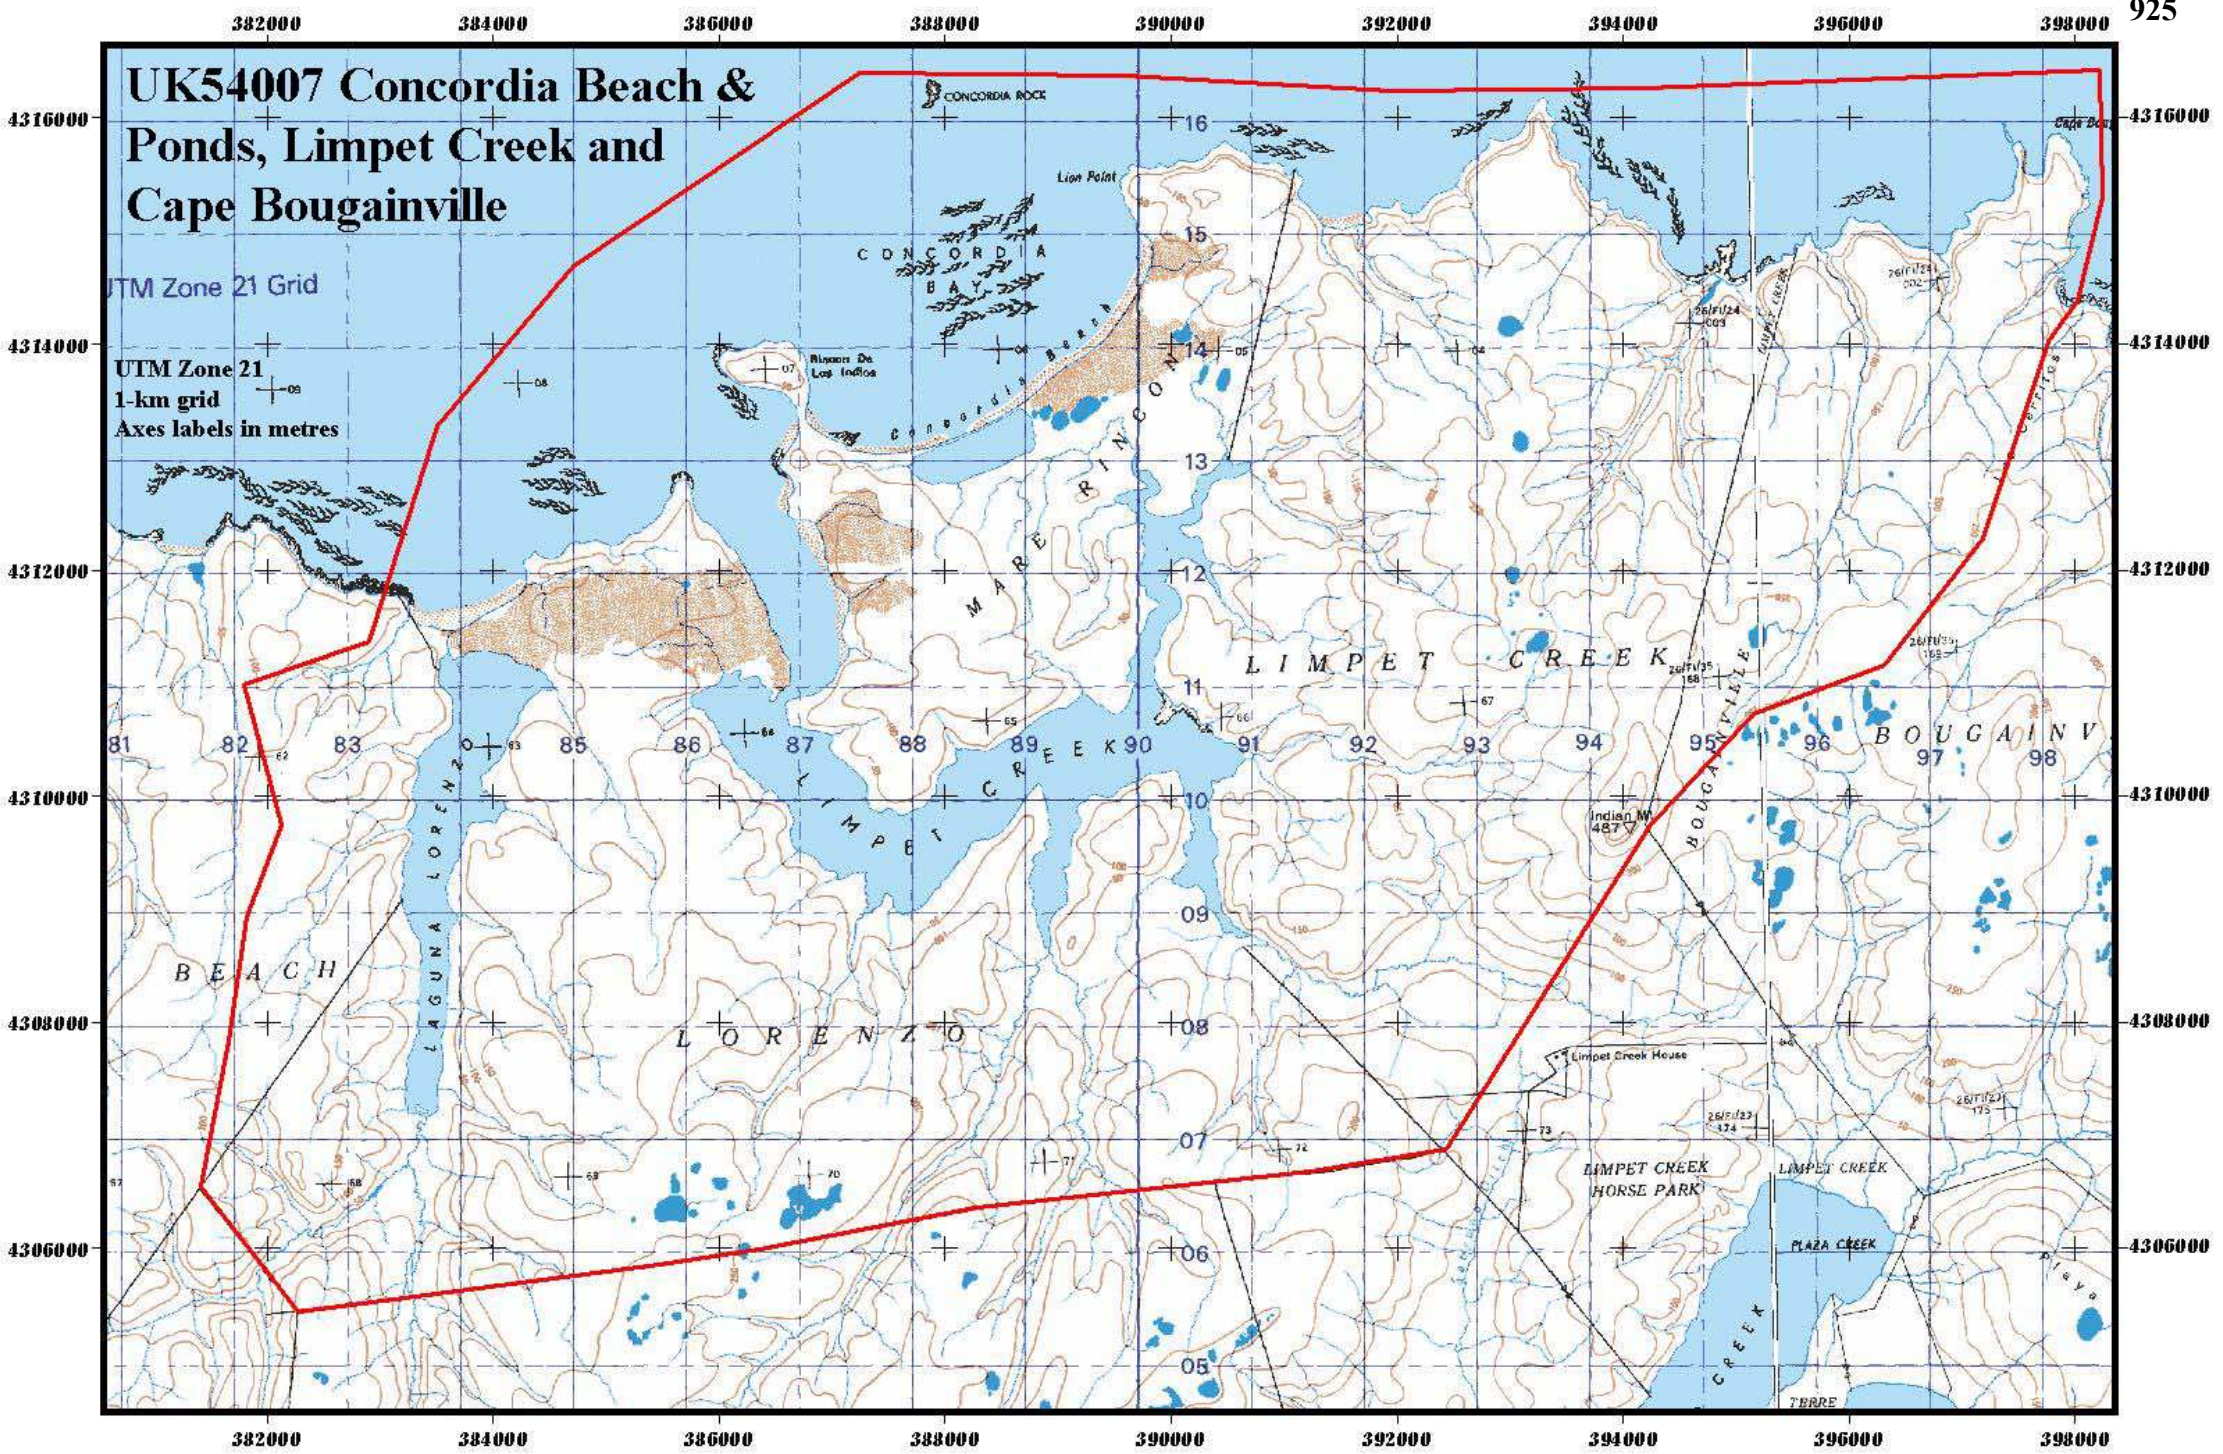

# UK54007 Concordia Beach & Ponds, Limpet Creek and Cape Bougainville

UTM Zone 21 Grid  
UTM Zone 21  
1-km grid  
Axes labels in metres

382000 384000 386000 388000 390000 392000 394000 396000 398000

4316000 4314000 4312000 4310000 4308000 4306000

CONCORDIA BAY  
LION POINT  
CONCORDIA ROCK  
Riosera De Los Indios  
MARE RINGON  
LAGUNA LORENZO  
LIMPET CREEK  
BOUGAINVILLE  
LIMPET CREEK HOUSE  
LIMPET CREEK HORSE PARK  
PLAZA CREEK  
CREEK

81 82 83 85 86 87 88 89 90 91 92 93 94 95 96 97 98

05 06 07 08 09 10 11 12 13 14 15 16